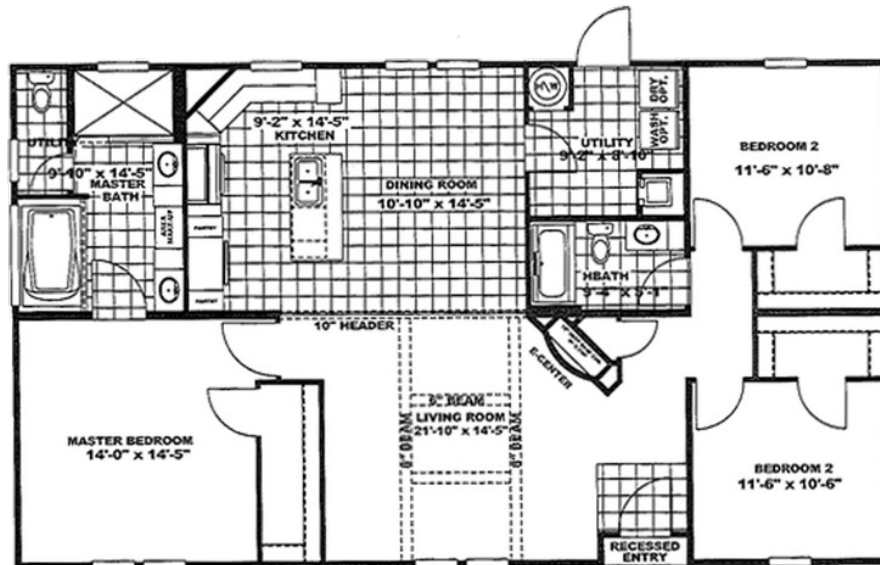

### THE FREEDOM 3252

Model number: 27FRE32523AH18

**3 beds • 2 baths • 1856 sq.ft. • 32' width • 58' depth**

Our home building facilities invest in continuous product and process improvements. Plans, dimensions, features, materials, specifications and availability are subject to change without notice or obligation. Renderings and floor plans are representative likenesses of our homes and may differ from the actual homes. We invite you to tour a Home Center near you and inspect the highest value in quality housing available or call (606) 845-8601 to speak with a Home Consultant. Copyright 2017, CMH. All rights reserved.

## THE FREEDOM 3252 Model number: 27FRE32523AH18

3 beds • 2 baths • 1856 sq.ft. • 32' width • 58' depth

Our home building facilities invest in continuous product and process improvements. Plans, dimensions, features, materials, specifications and availability are subject to change without notice or obligation. Renderings and floor plans are representative likenesses of our homes and may differ from the actual homes. We invite you to tour a Home Center near you and inspect the highest value in quality housing available or call (606) 845-8601 to speak with a Home Consultant. Copyright 2017, CMH. All rights reserved.